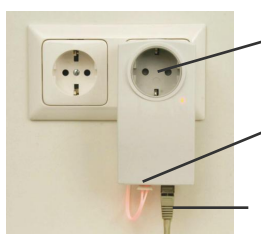

No loss of power socket. Main power socket and power supply is integrated in the media converter!

Direct termination of POF cable – no optical connector

No cables and power supplies hanging around, everything is arranged and well placed.