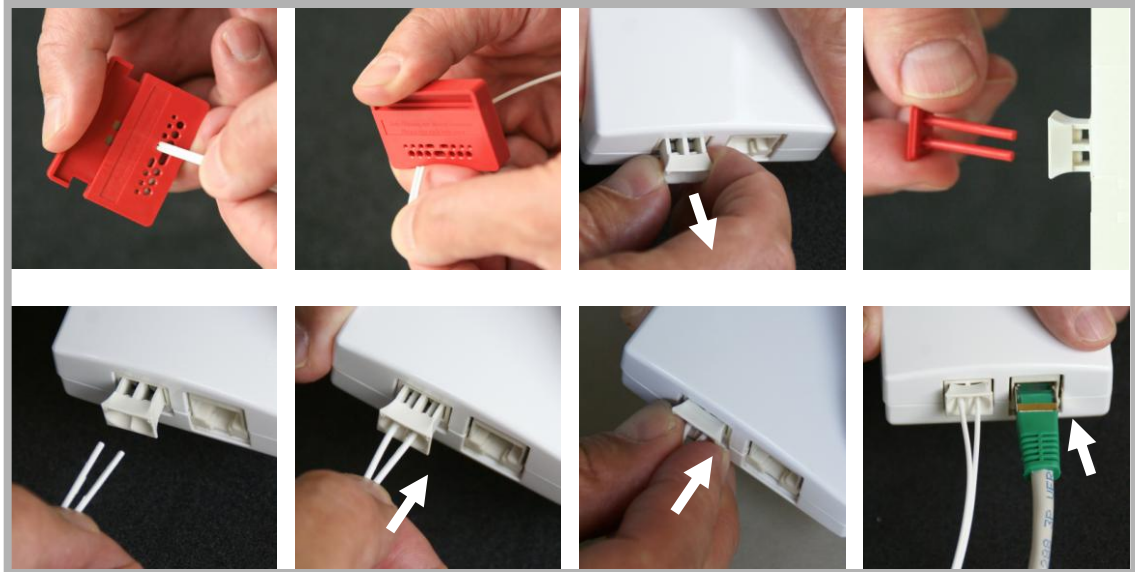

#### Applications:

- IP – TV, Multimedia & Home Networking
- Media Center and Audio-Video Streaming
- for Local Area Networks & Office

**With ESKAMEGA™ applicable for 100 Mbps up to 70m**

With the POF media converter you can easily install a stable, radiation free and robust Ethernet data link or home network. From an electrician the POF cable can be easily passed into the existing electrical duct system for main power of your home or small office, no stemming, no drilling. For the do it yourself installation outside the wall the slim POF cable can be hidden easily behind door frames or the base board or under the carpet.

Since the data transfer is using red visible light (typ. 650nm) the connection can be easy approved visually.

**No loss of power socket. Main power socket and power supply is integrated in the media converter!**

**Direct termination of POF cable – no optical connector**

**No cables and power supplies hanging around, everything is arranged and well placed.**

POF cable can be terminated with a simple tool and directly connected to the optical interface.

Technical Data	OMC 100 SDA
Transmission Speed	100 Mbps optical
Transmission Length	50m with ESKA OPTOHOME™ RH4002; 70m ESKAMEGA™ – MH4002 (Mitsubishi Rayon)
Power Supply	Integrated Power Supply; Main Power Interface according national standards available
Electrical Data Socket	RJ 45
Optical Interfaces	Firecomms OPTOLOCK™ 1,5 or 2,2 mm cable; also available with SMI POF connector
Wavelength	650 nm typ.
Operating Temperature	-20 to +60° C
Function	Ethernet 10/100 BaseTx - 100 BaseFx Half / Full Duplex; Auto MDI-MDX
Mechanical Dimension:	ca. 120 x 79 x 50 mm
Packages	- Link-Set with 2 OMC100 SDA; 2 Cat.5e Patchcable; Cutting Tool and 30m POF cable. - Single Media Converter
Recommended POF cable	Step Index Fibre; Mitsubishi ESKAMEGA™ (NA0,3) or ESKA OPTOHOME™ (NA 0,5)
Applications	Optimised for IP-TV and Multimedia; PC and Office Networking.