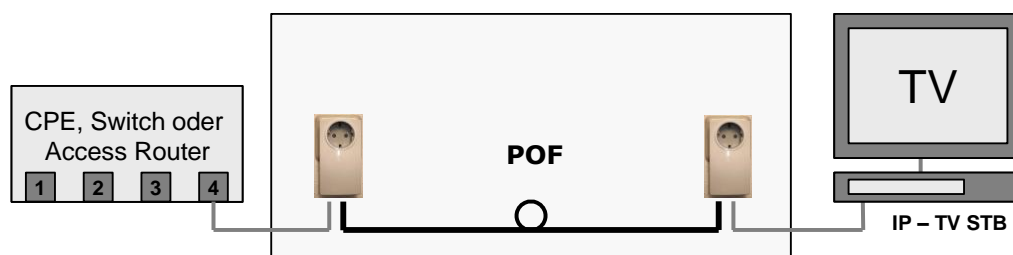

#### Performance:

- easy installation with slim POF cable
- robust, reliable & radiation free
- visible light for Optical Function Control

#### Applications:

- IP – TV, Multimedia & Home Networking
- Media Center and Audio-Video Streaming
- for Local Area Networks & Office

**With ESKAMEGA™ applicable for 100 Mbps up to 70m**

With the POF media converter you can easily install a stable, radiation free and robust Ethernet data link or home network. From an electrician the POF cable can be easily passed into the existing electrical duct system for main power of your home or small office, no stemming, no drilling. For the do it yourself installation outside the wall the slim POF cable can be hidden easily behind door frames or the base board or under the carpet.

Since the data transfer is using red visible light (typ. 650nm) the connection can be easy approved visually.

**No loss of power socket. Main power socket and power supply is integrated in the media converter!**