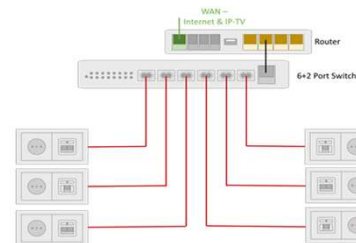

OMS 126 RR

POF 6+2 Port Smart Switch 100 Mbps - Fast Ethernet

Product Description

POF 100 Mbps Switch for the distribution of data in a network. With integrated media converter for direct connection of network devices.

Power supply via the included external power supply. The connector is on the backside of the device.

The POF 6+2 Port Switch is suitable for home- and office networks. In combination with OMS 121 UP it is possible to provide a network connection in up to 6 rooms.

The web interface offers some additional configuration options.

Application Example:

Purchase Unit (PU)	Content	Unit	width (PU in mm)	depth (PU in mm)	height (PU in mm)	weight (PU in kg)
OMS 126 RR	1	Pcs.	240	150	90	0.97

Characteristics

product category	switch
ports / number of ports	2 x RJ45, 6 x POF
bandwidth	Fast Ethernet
operating temperature	0 °C to +42 °C (32 °F to 107 °F)
degree of protection according to DIN EN 60529	IP20
class of protection according to DIN EN 61140	II
installation	desktop, wall
device dimensions (WxDxH) in mm	196.0 x 124.0 x 30.0
weight in gramm	671 g